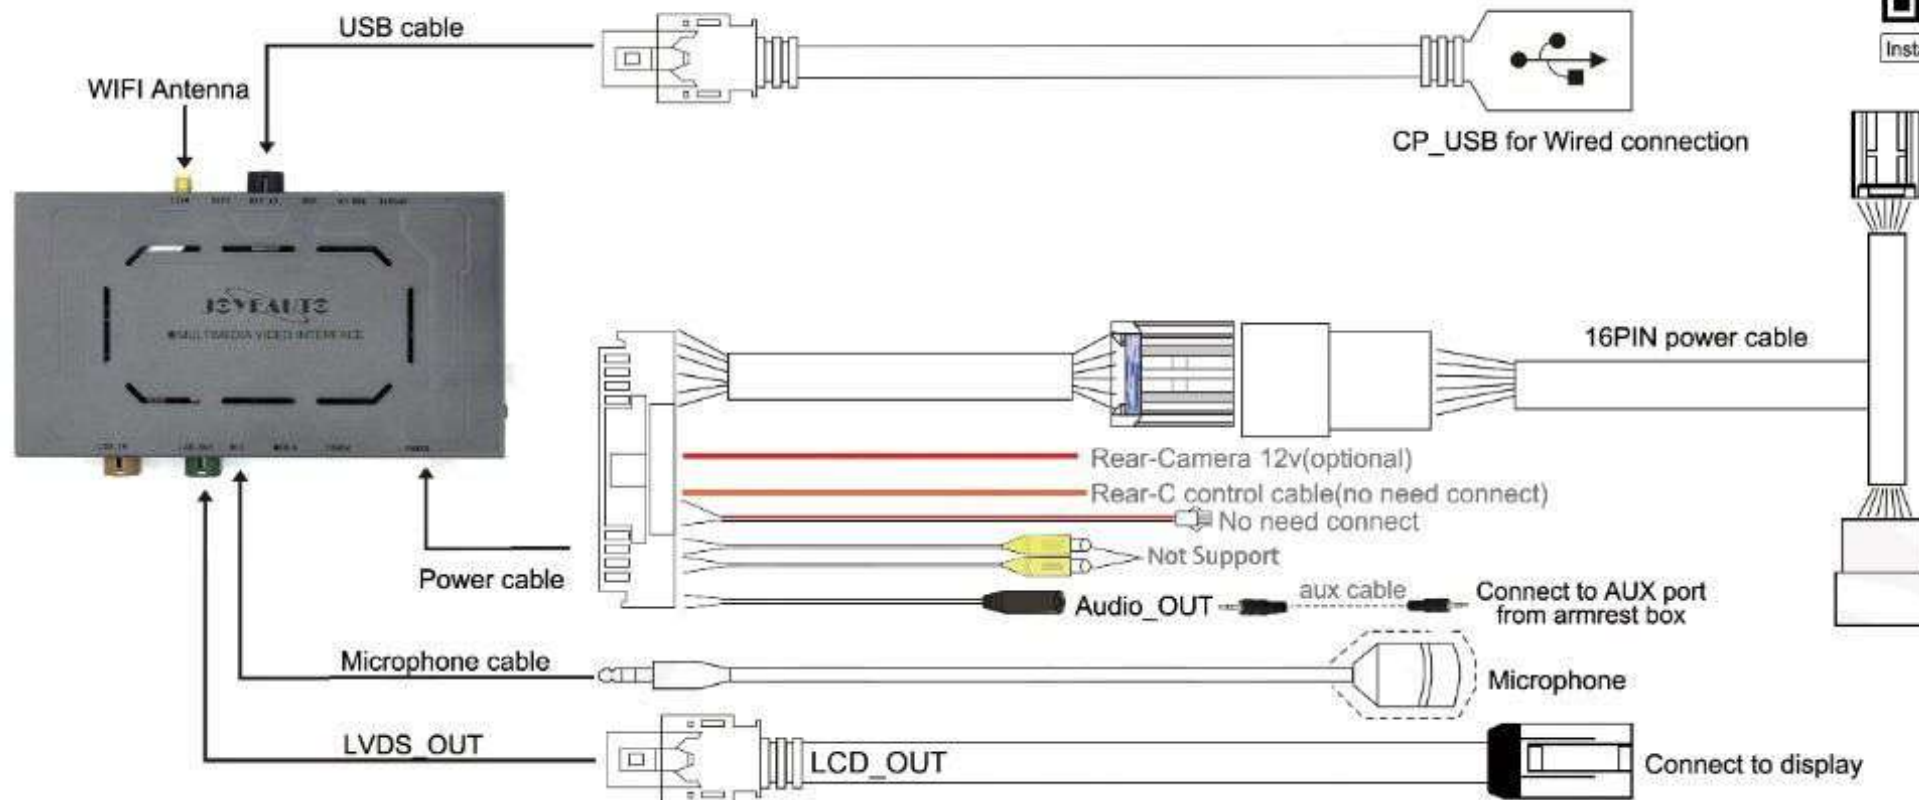

CI-CARPLAY-LRBO

Installation Video

Dip Switch	Status	Description
1	ON	Double screen
	OFF	Single screen
4	ON	Reverse guideline OFF
	OFF	Not Support
8	ON	Original Rear Camera
	OFF	Not Support
2,3,4,5,6,7 all set OFF.		